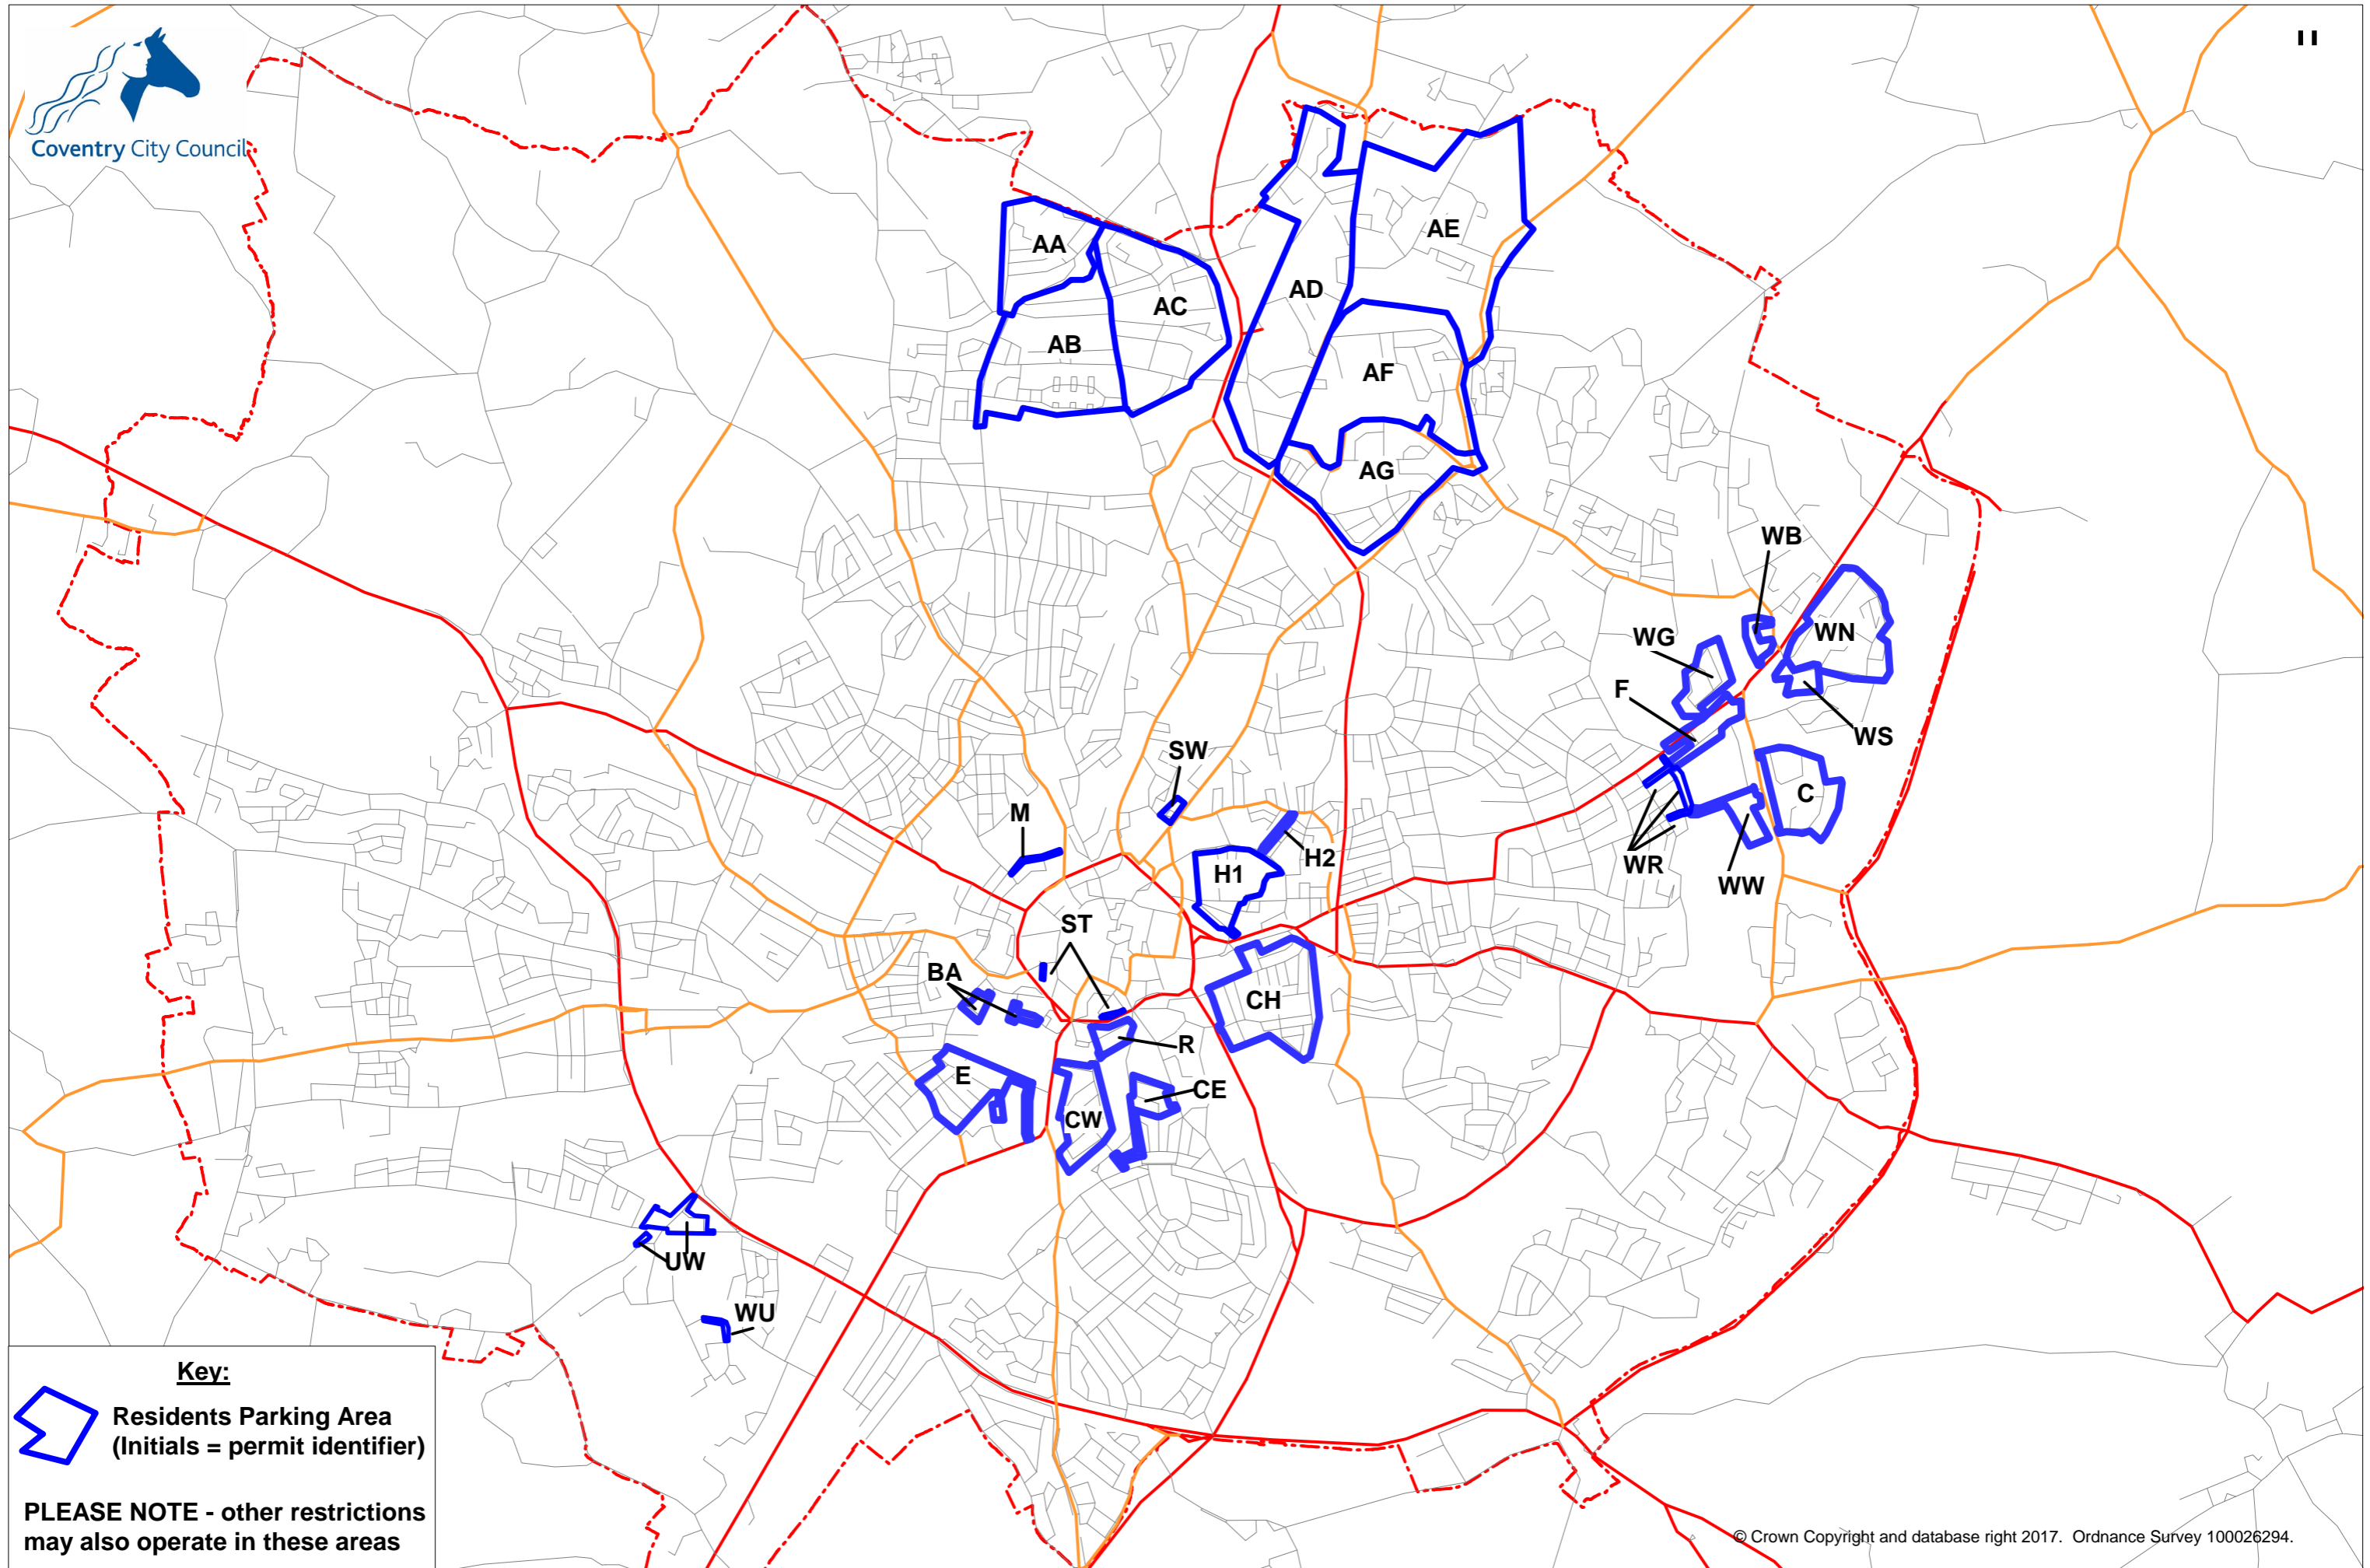

Residents Parking Areas  
(indicative)

Coventry City Council

**Key:**  
 Residents Parking Area  
(Initials = permit identifier)

**PLEASE NOTE - other restrictions  
may also operate in these areas**