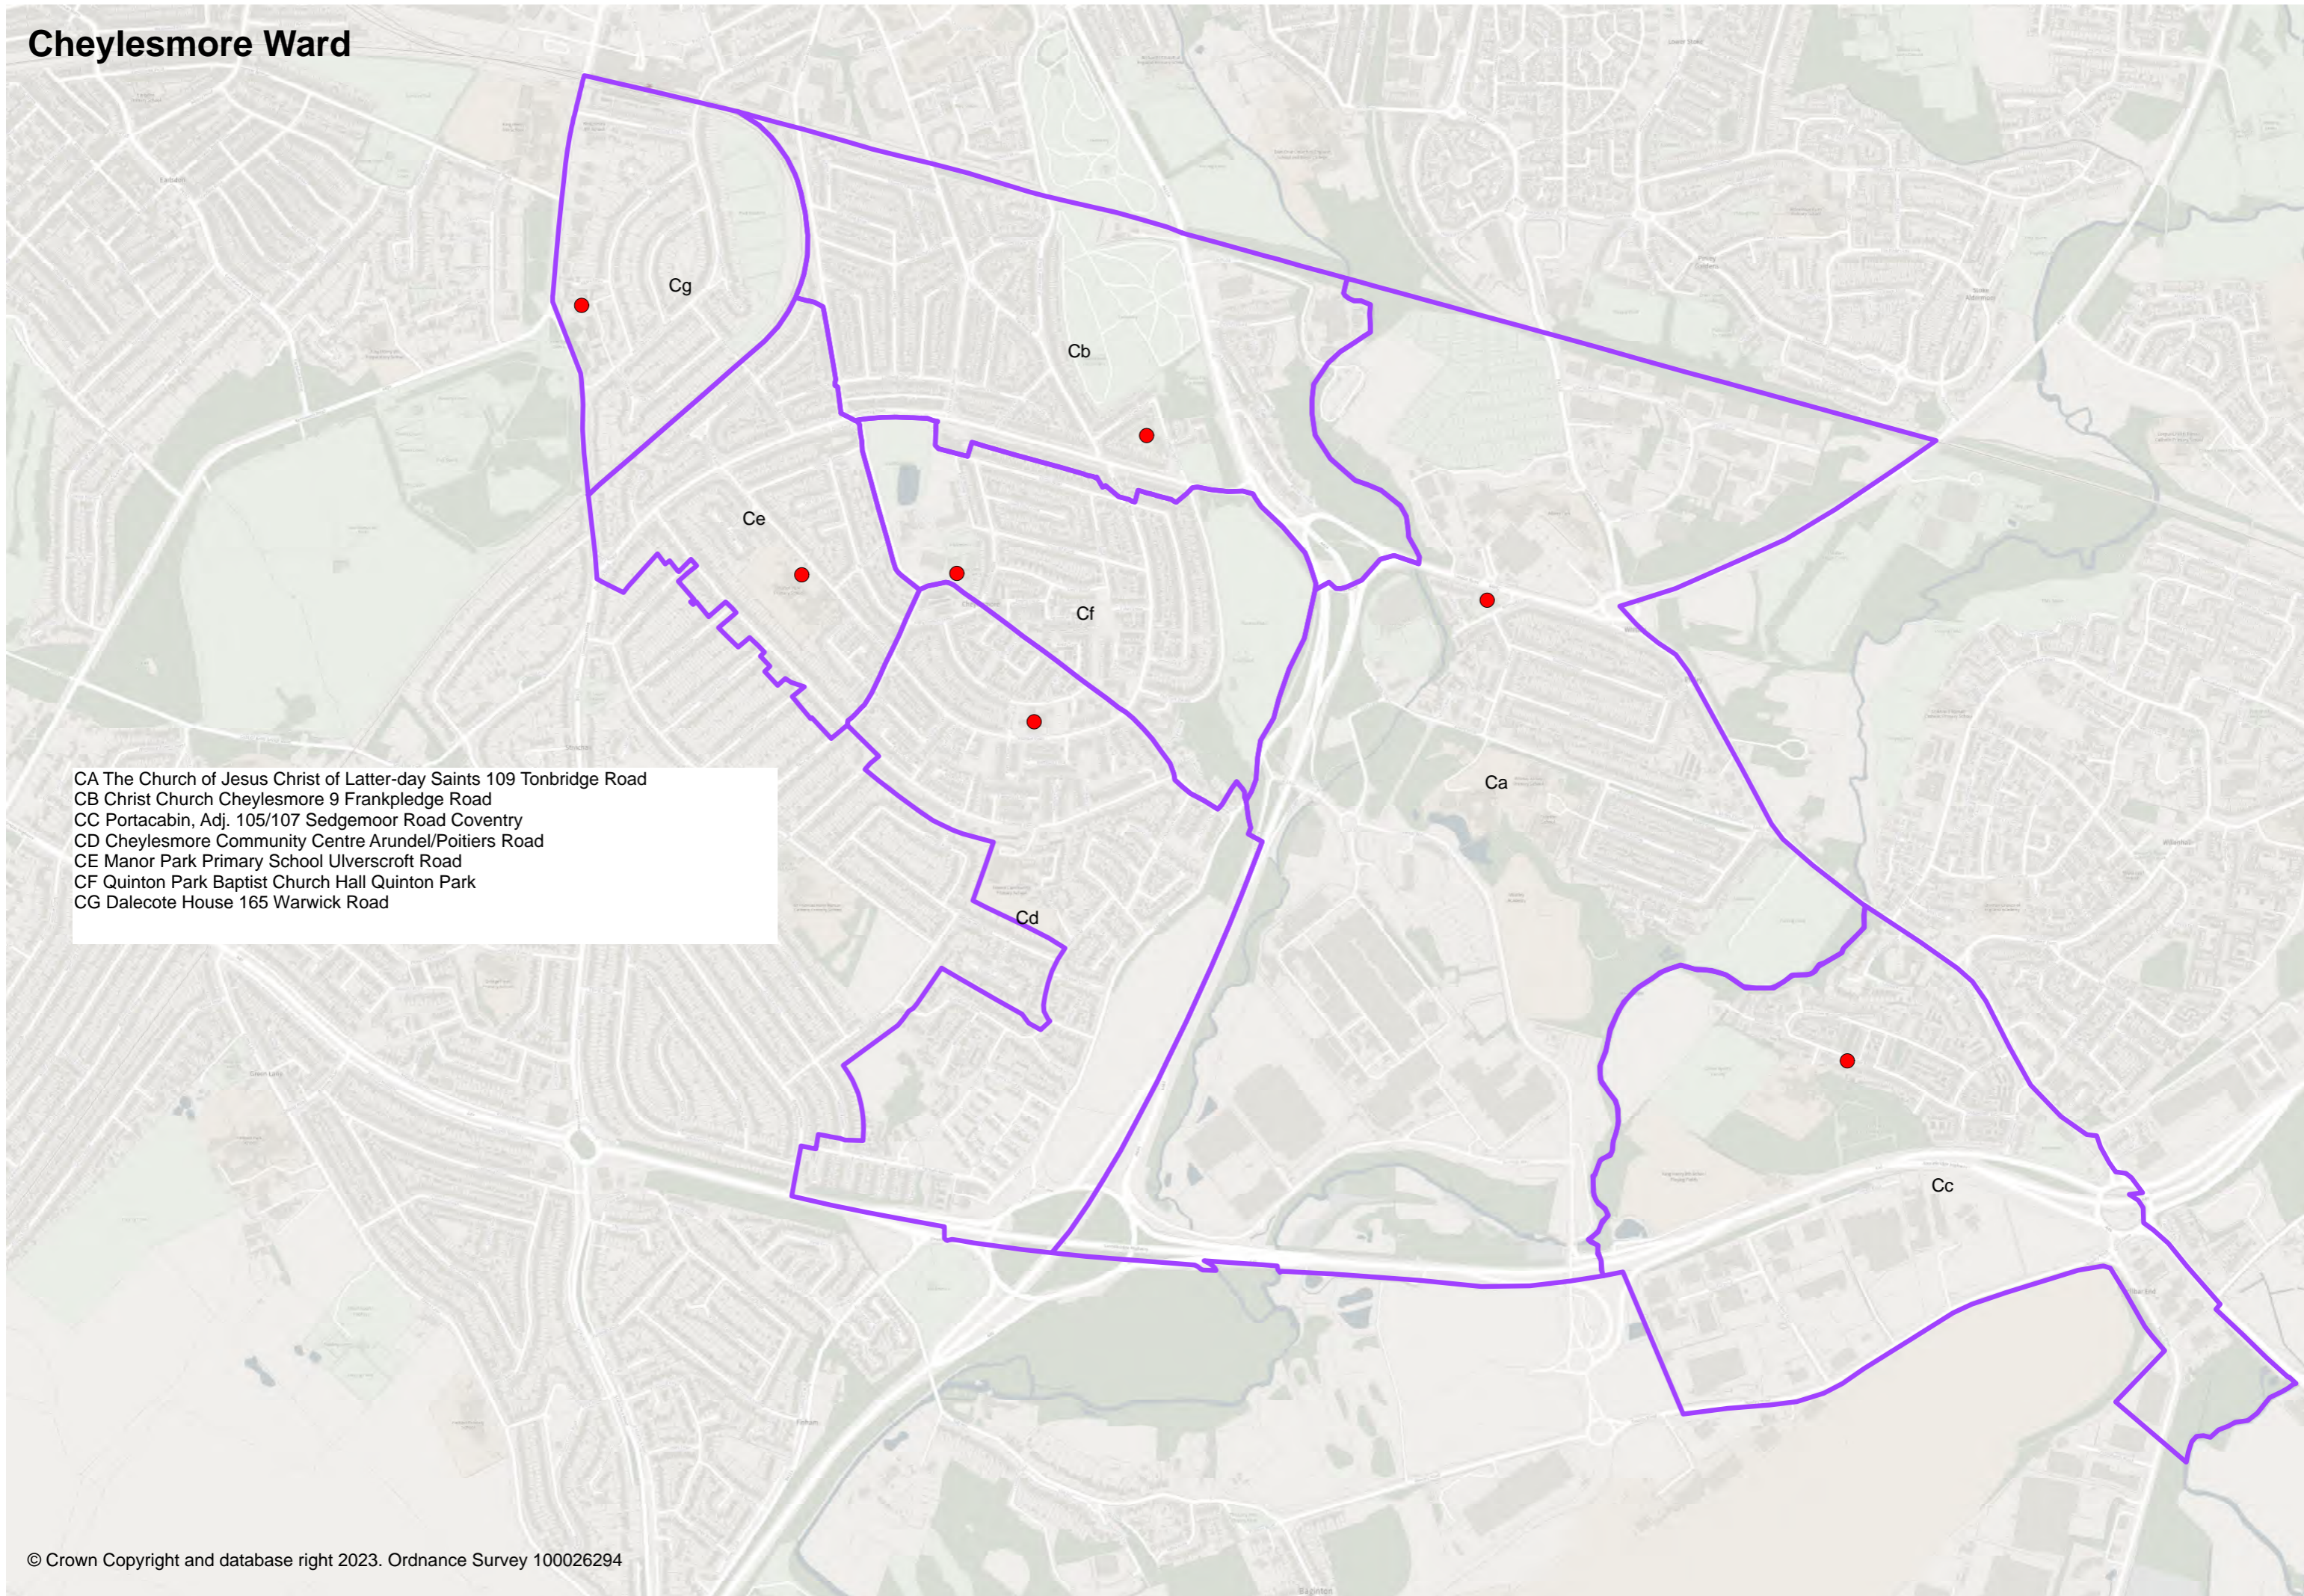

# Cheylesmore Ward

CA The Church of Jesus Christ of Latter-day Saints 109 Tonbridge Road  
CB Christ Church Cheylesmore 9 Frankpledge Road  
CC Portacabin, Adj. 105/107 Sedgemoor Road Coventry  
CD Cheylesmore Community Centre Arundel/Poitiers Road  
CE Manor Park Primary School Ulverscroft Road  
CF Quinton Park Baptist Church Hall Quinton Park  
CG Dalecote House 165 Warwick Road