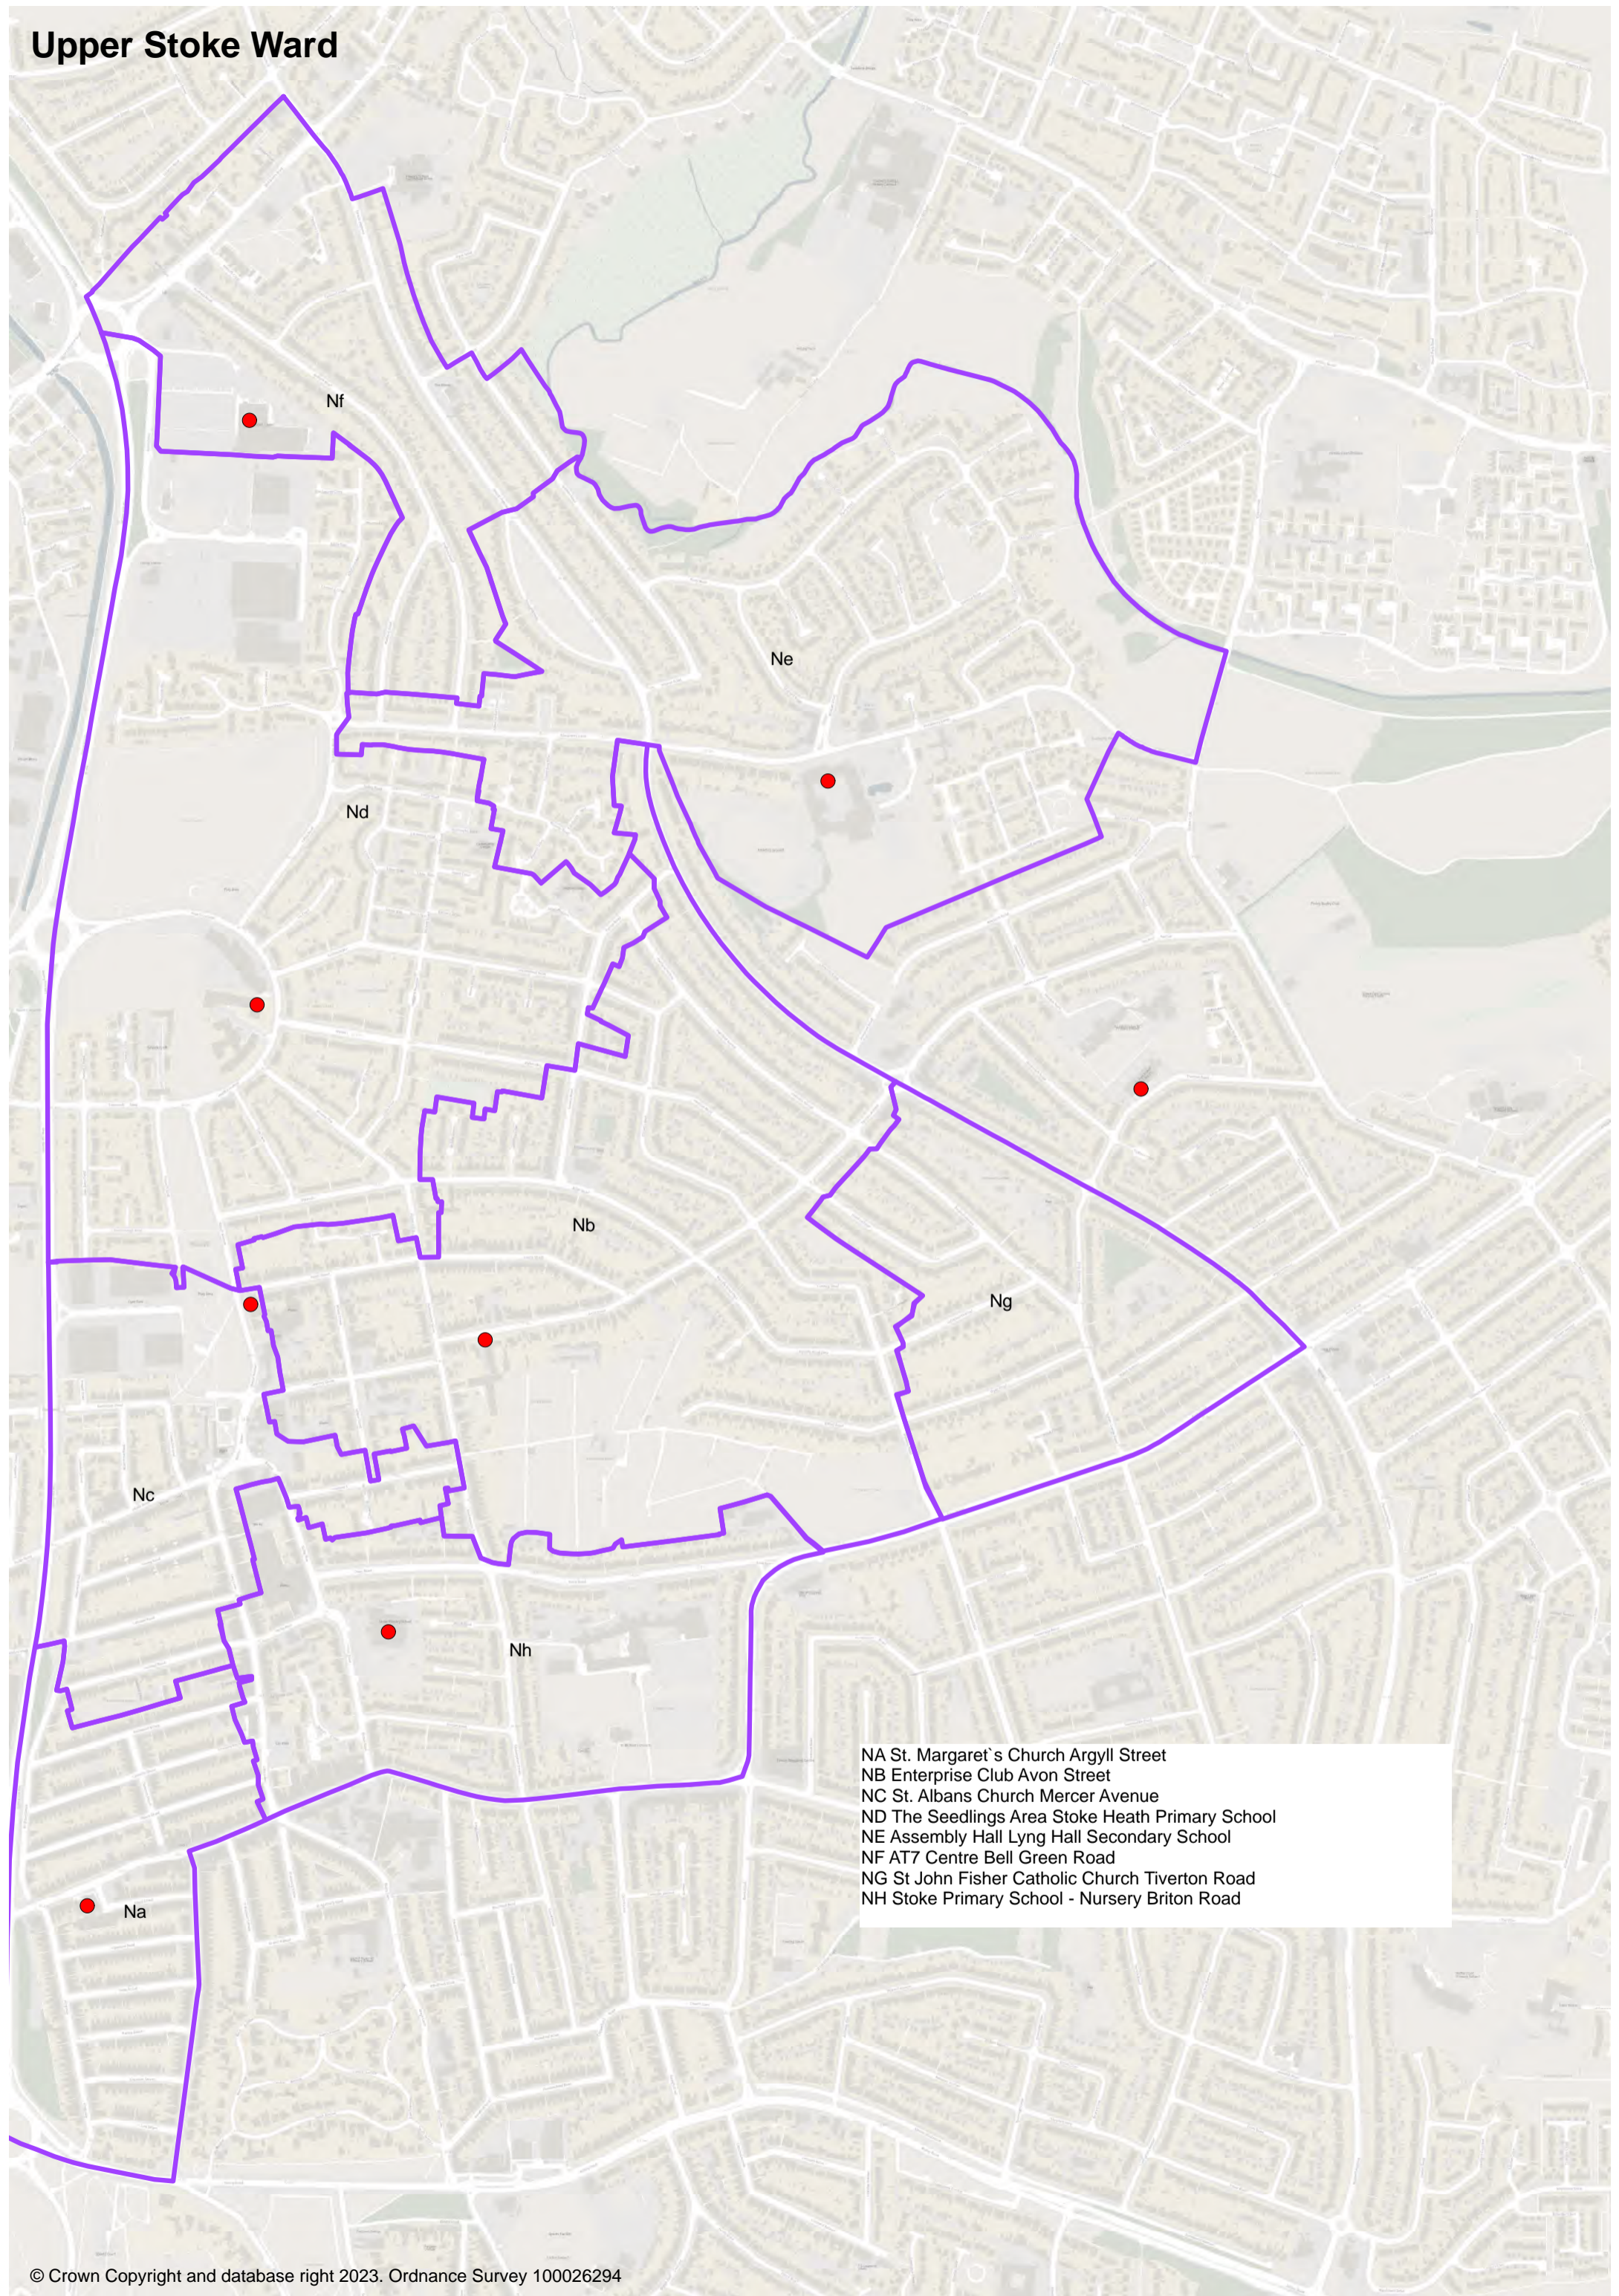

Upper Stoke Ward

- NA St. Margaret's Church Argyll Street
- NB Enterprise Club Avon Street
- NC St. Albans Church Mercer Avenue
- ND The Seedlings Area Stoke Heath Primary School
- NE Assembly Hall Lyng Hall Secondary School
- NF AT7 Centre Bell Green Road
- NG St John Fisher Catholic Church Tiverton Road
- NH Stoke Primary School - Nursery Briton Road