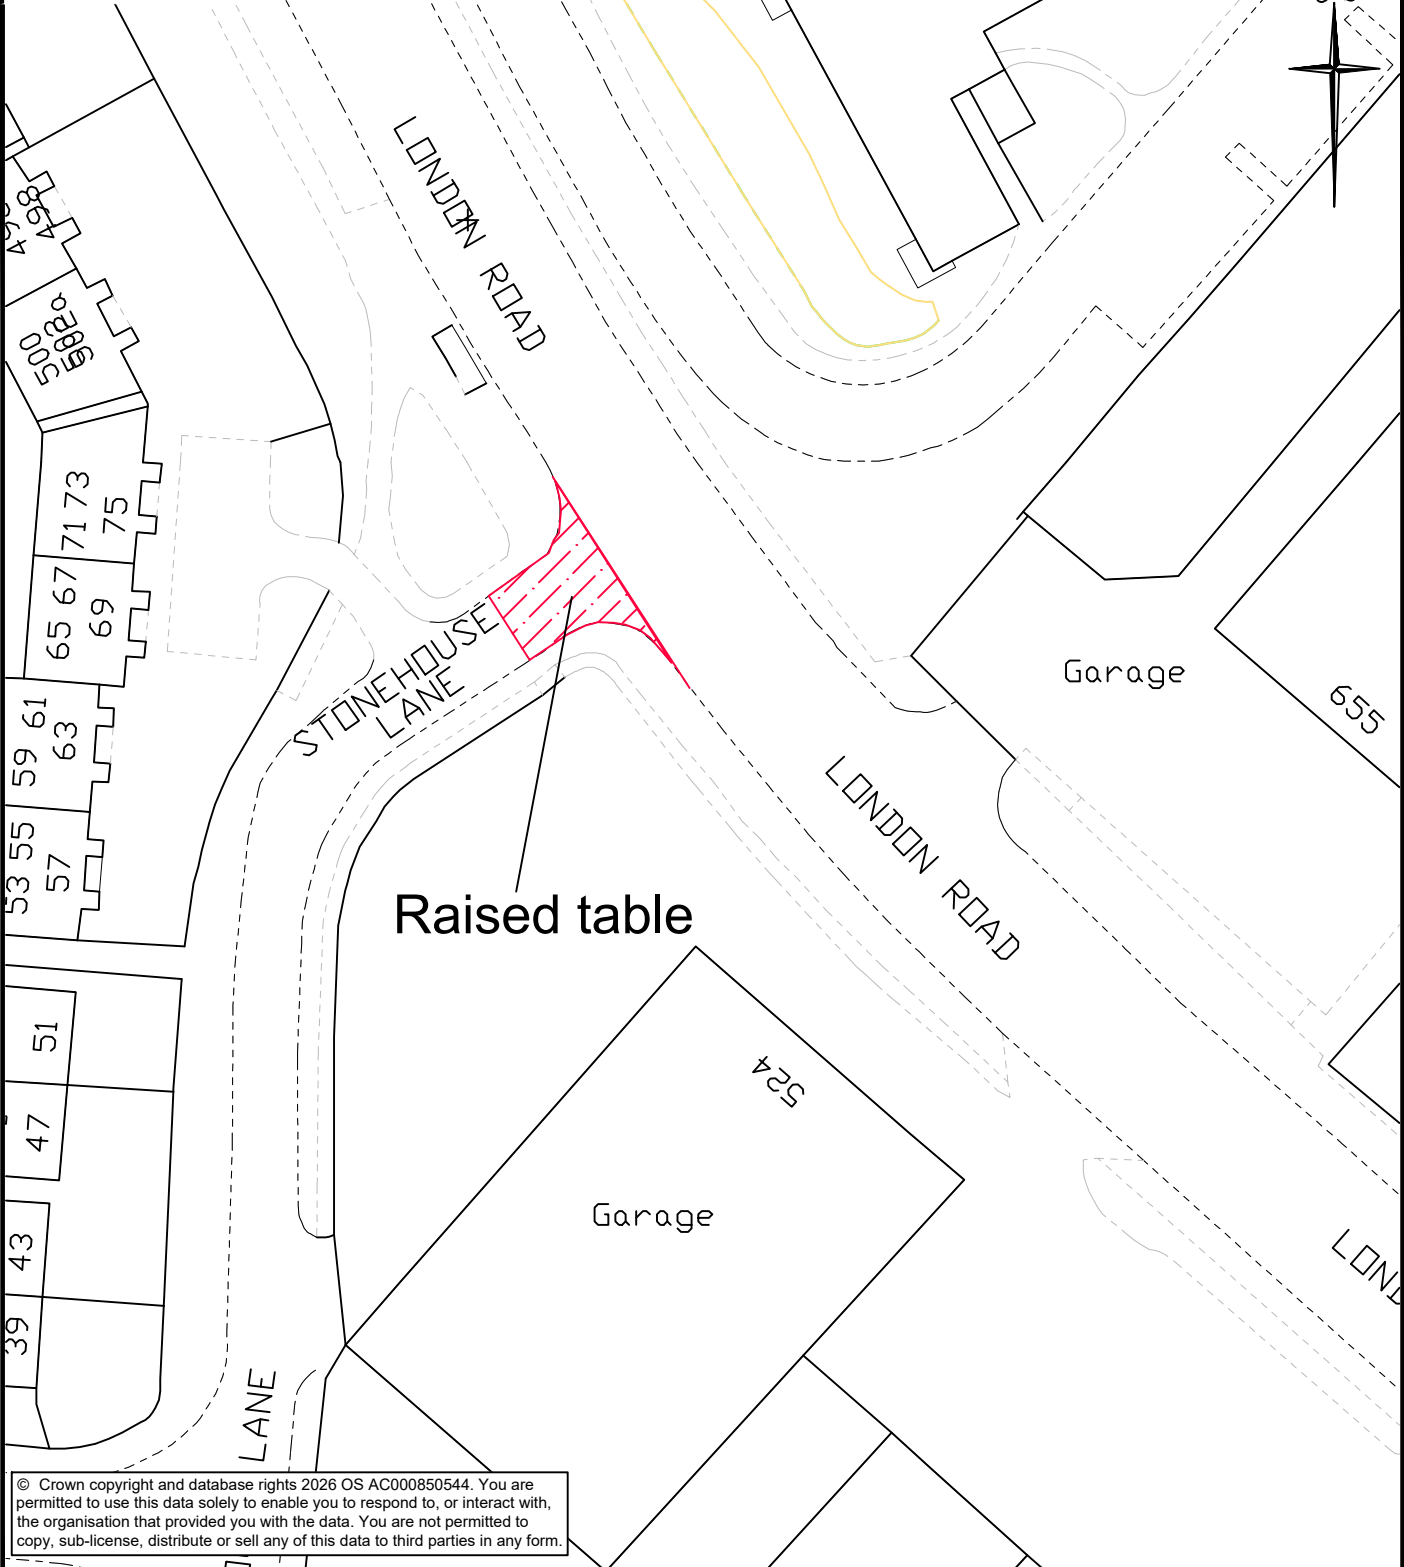

Do Not Scale This Drawing

© Crown copyright and database rights 2026 OS AC000850544. You are permitted to use this data solely to enable you to respond to, or interact with, the organisation that provided you with the data. You are not permitted to copy, sub-license, distribute or sell any of this data to third parties in any form.

Rev.	Date	Description	Drawn	Checked	Approved
-		ORIGINAL			

Project Title:
**London Road South
 Cycle Scheme**

Drawing Title:
**Notice of Intent
 Raised Table**

TRAFFIC AND SAFETY TEAM, ECONOMIC GROWTH,
 FLOOR 8, ONE FRIARGATE, COVENTRY, CV1 2GN

Scale at A4: NTS	Status: INFORMATION	
Drawn: DON 09/06/26	Checked: DE 10/06/26	Approved: XX XX/XX/XX
Drawing Number: DON/1200/CC/SLTC/01		Rev -