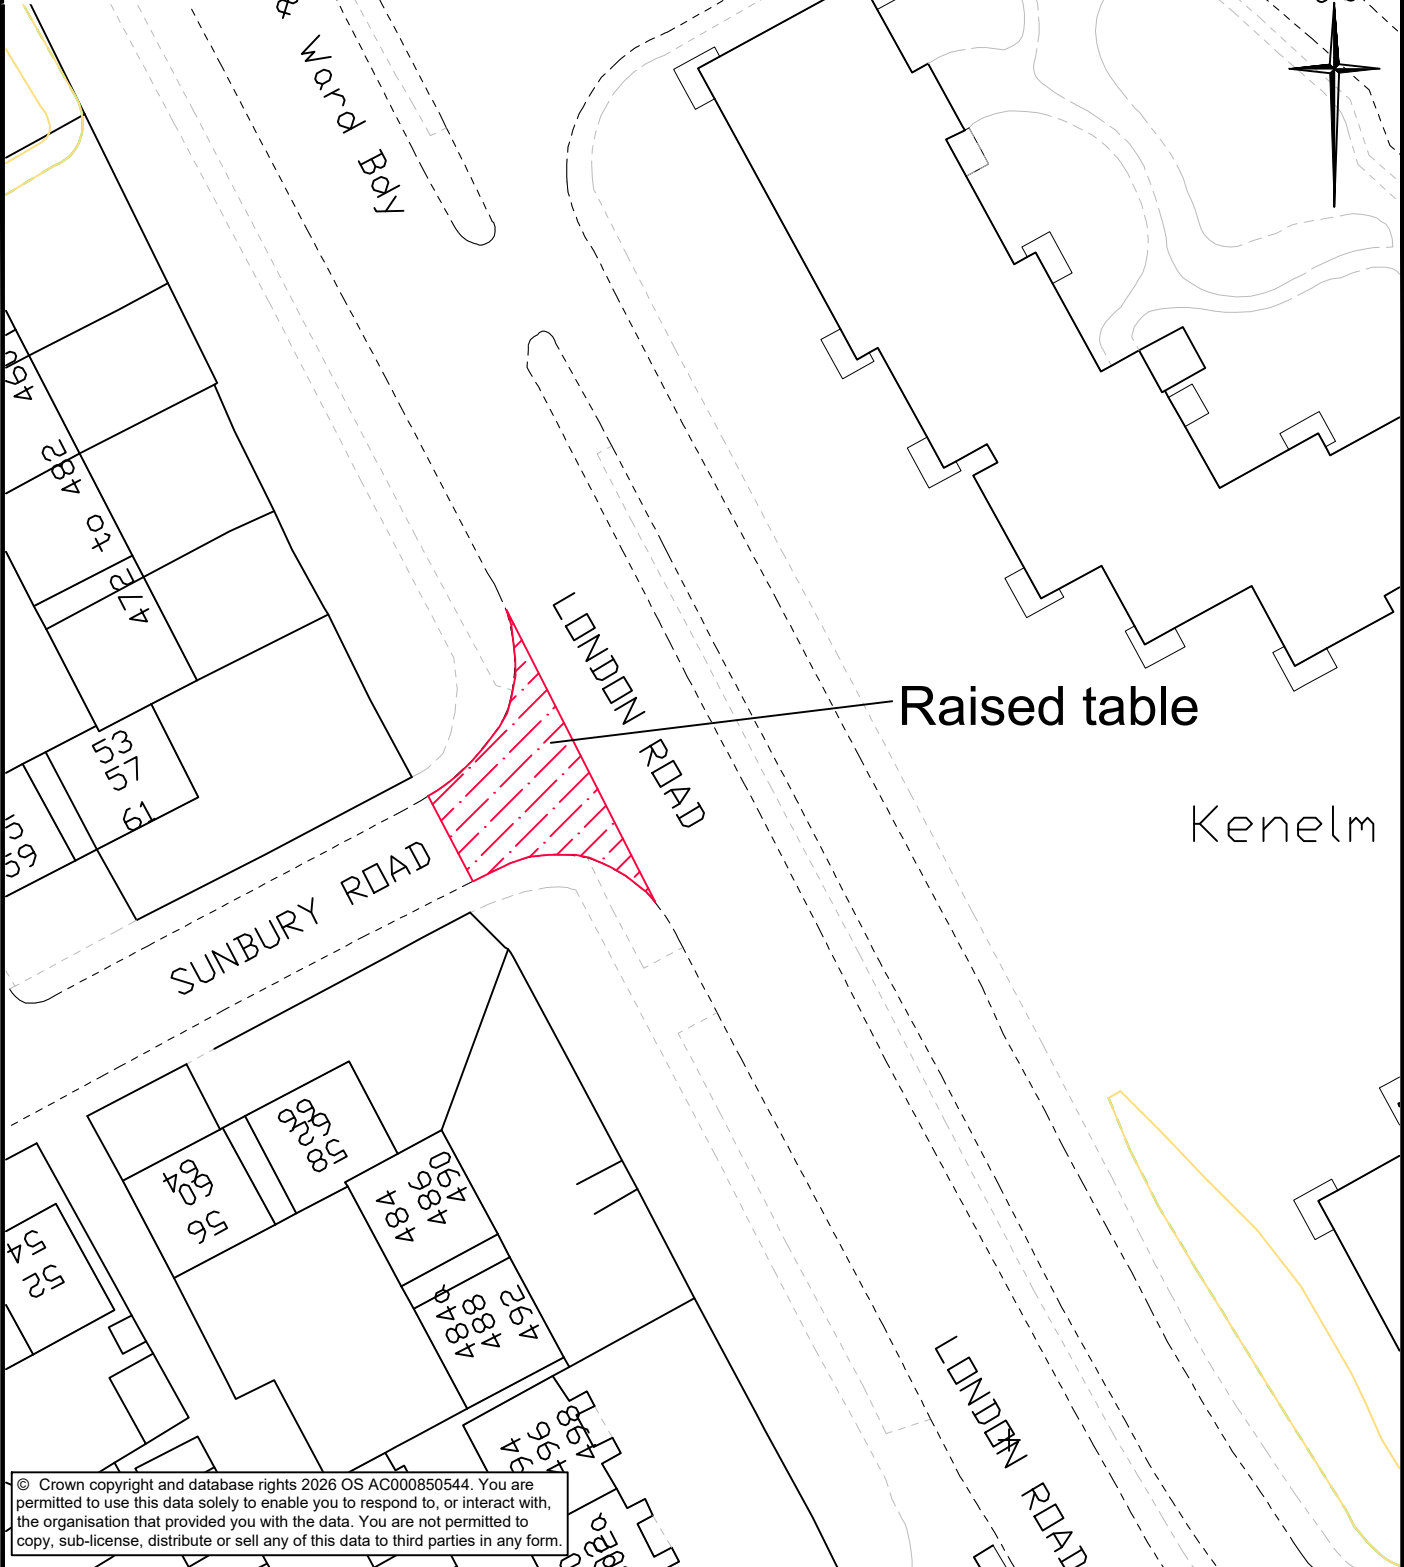

Do Not Scale This Drawing

Raised table

Kenelm

© Crown copyright and database rights 2026 OS AC000850544. You are permitted to use this data solely to enable you to respond to, or interact with, the organisation that provided you with the data. You are not permitted to copy, sub-license, distribute or sell any of this data to third parties in any form.

Rev.	Date	Description	Drawn	Checked	Approved
-		ORIGINAL			

Project Title:
**London Road South
 Cycle Scheme**

Drawing Title:
**Notice of Intent
 Raised Table**

TRAFFIC AND SAFETY TEAM, ECONOMIC GROWTH,
 FLOOR 8, ONE FRIARGATE, COVENTRY, CV1 2GN

Scale at A4: NTS	Status: INFORMATION	
Drawn: DON 09/06/26	Checked: DE 10/06/26	Approved: XX XX/XX/XX
Drawing Number: DON/1200/CC/SRTC/01		Rev -