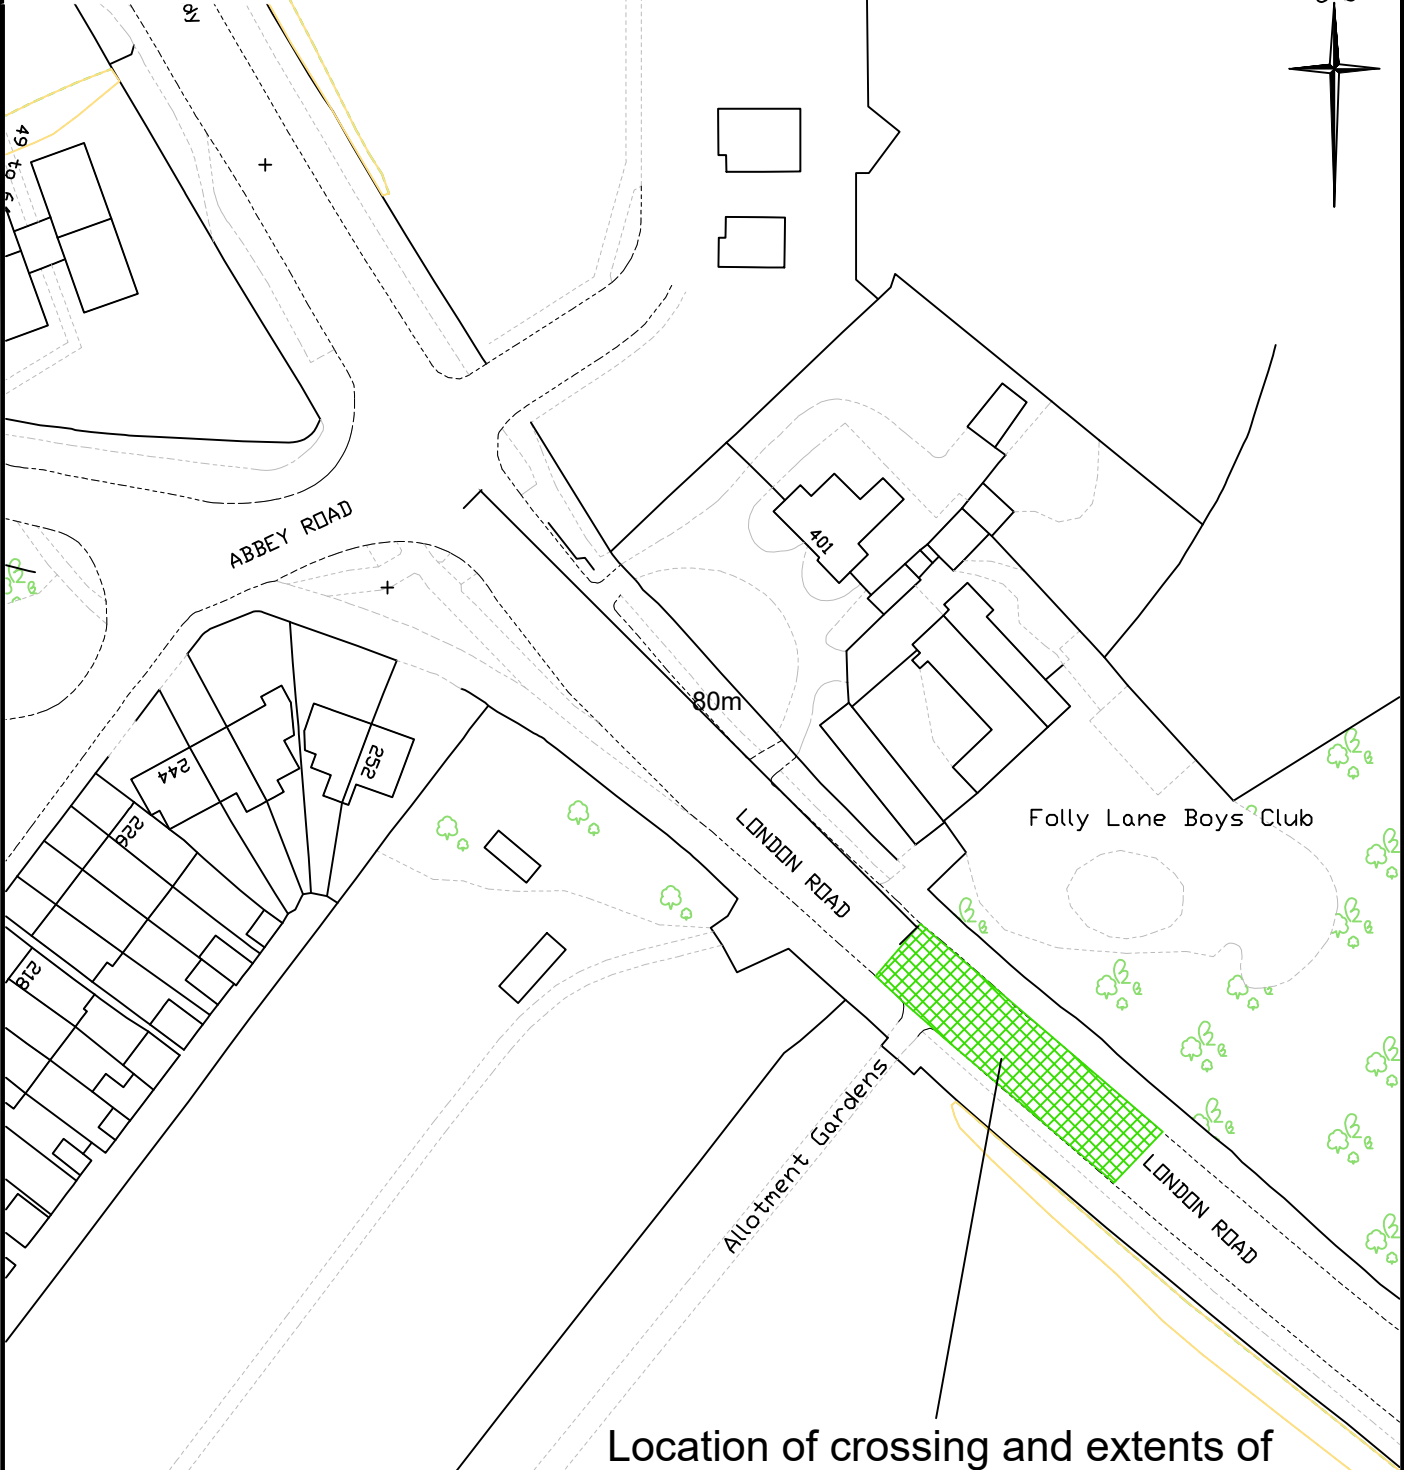

Do Not Scale This Drawing

© Crown copyright and database rights 2026 OS AC000850544. You are permitted to use this data solely to enable you to respond to, or interact with, the organisation that provided you with the data. You are not permitted to copy, sub-license, distribute or sell any of this data to third parties in any form.

Location of crossing and extents of controlled area (zig zags).

Rev.	Date	Description	Drawn	Checked	Approved
-		ORIGINAL			

Project Title:  
**London Road South  
 Cycle Scheme**

Drawing Title:  
**Notice of Intent  
 Controlled crossing**

TRAFFIC AND SAFETY TEAM, ECONOMIC GROWTH,  
 FLOOR 8, ONE FRIARGATE, COVENTRY, CV1 2GN

Scale at A4: NTS	Status: INFORMATION
Drawn: DON 09/06/26	Checked: DE 10/06/26
Approved: XX XX/XX/XX	
Drawing Number: DON/1200/FLXING/01	Rev -