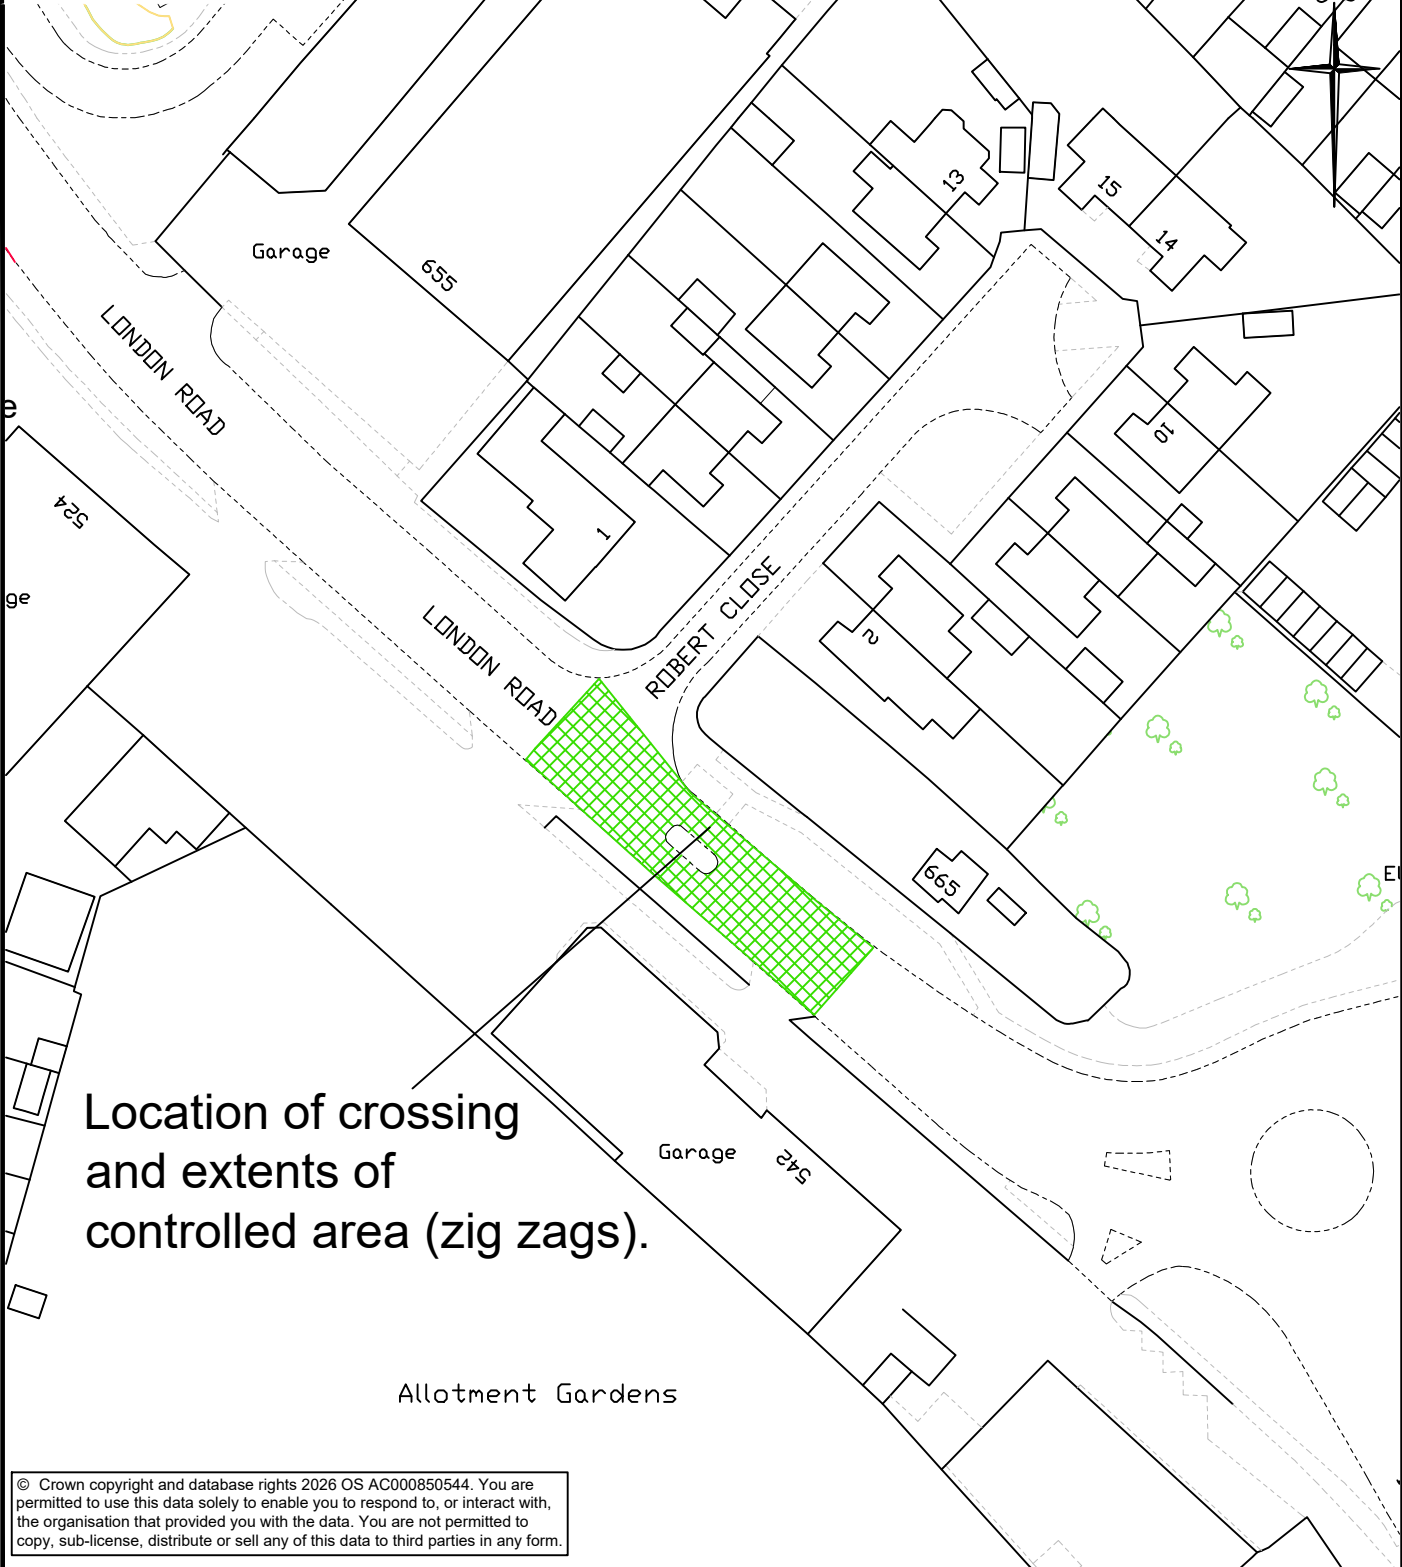

Do Not Scale This Drawing

Location of crossing and extents of controlled area (zig zags).

Allotment Gardens

© Crown copyright and database rights 2026 OS AC000850544. You are permitted to use this data solely to enable you to respond to, or interact with, the organisation that provided you with the data. You are not permitted to copy, sub-license, distribute or sell any of this data to third parties in any form.

-	Date	ORIGINAL	Drawn	Checked	Approved
Rev.	Date	Description	Drawn	Checked	Approved

Project Title:
**London Road South
 Cycle Scheme**

Drawing Title:
**Notice of Intent
 Controlled crossing**

TRAFFIC AND SAFETY TEAM, ECONOMIC GROWTH,
 FLOOR 8, ONE FRIARGATE, COVENTRY, CV1 2GN

Scale at A4: NTS	Status: INFORMATION
Drawn: DON 09/06/26	Checked: DE 10/06/26
Approved: XX XX/XX/XX	
Drawing Number: DON/1200/RC/XING/01	Rev -